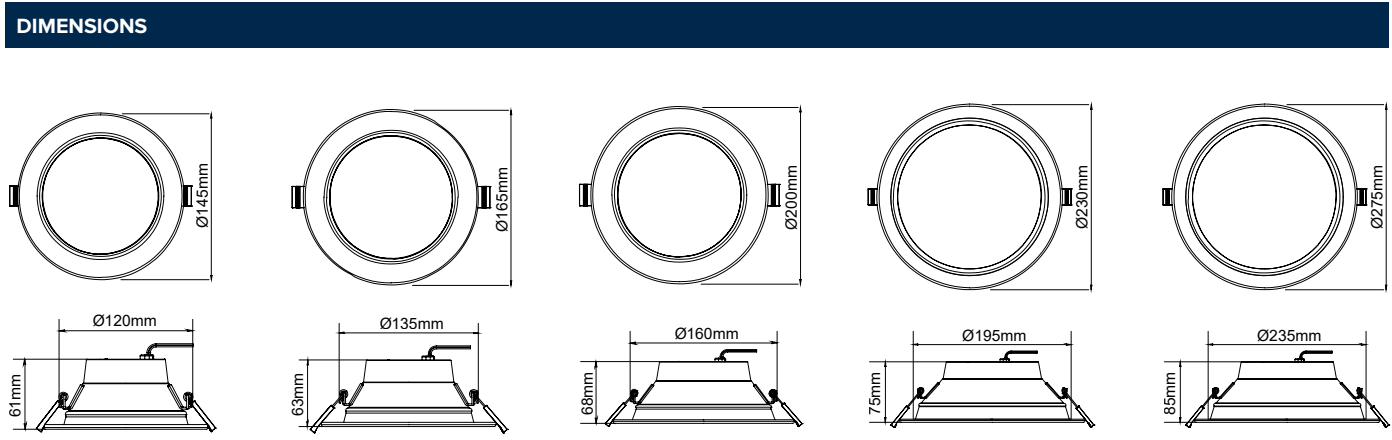

POWER	LUMENS	EFFICACY	CCT	CUTOUT	WEIGHT	SAP CODE	PRODUCT CODE
10W	1037 / 1186 / 1115 lm	Up to 113 lm/W	3000K/4000K/ 5700K	Ø120mm	0.33kg	2002310	OVL145R-DIM
14W	1348 / 1554 / 1457 lm						
13W	1435 / 1619 / 1549 lm	Up to 119 lm/W	3000K/4000K/ 5700K	Ø135mm	0.35kg	2002311	OVL165R-DIM
18W	1767 / 1994 / 1908 lm						
15W	1309 / 1484 / 1405 lm	Up to 120 lm/W	3000K/4000K/ 5700K	Ø160mm	0.42kg	2002312	OVL200R-DIM
20W	1805 / 2050 / 1933 lm						
23W	2148 / 2479 / 2332 lm	Up to 120 lm/W	3000K/4000K/ 5700K	Ø195mm	0.56kg	2002313	OVL230R-DIM
30W	2823 / 3273 / 3073 lm						
27W	2800 / 3150 / 3000 lm	Up to 119 lm/W	3000K/4000K/ 5700K	Ø235mm	0.80kg	2002423	OVL275R-DIM
40W	4200 / 4700 / 4550 lm						

SPECIFICATIONS	
Body Material: Aluminium	Driver: Remote
Diffuser Material: Polycarbonate (Opal)	Power Lead: 0.9m Flex & Plug
Body colour: White (RAL0916 + PANTONE Cool Gray 11C)	Input: 220-240V, 50/60Hz
IC Rating: IC-4 (OVL145R-DIM only)	Electrical Classification: Class II
IP Rating: IP63 (front face only)	Power Factor: >0.9
Beam Angle: 100°	Protection: Overload / Short Circuit
CRI: >80	Lifespan: >50,000hrs @Ta25°C (L70)
SDCM: <7	Operating Ambient Temperature: -20 to 45°C
	Smart: KASTA Compatible
	Dimming: Phase Cut (Trailing Edge) Dimmable
	APPLICATIONS
	Hallways
	Entrance
	Showroom
	Office
	Boardroom / Meeting Rooms
	Function Areas
	Education Facilities
	Food Courts
	Retail Spaces
	General Medical Facilities

ALTERNATE DRIVERS

Haneco DALI and 0-10V Power Switchable Dimmable Drivers with Flex Plug and JST Connector

COMPATIBLE	SAP CODE	PRODUCT CODE
OVL14W145R	2002149	HDALI-45-JST-PS
OVL18W165R		
OVL20W200R	2002205	H10VD-25-JST-PS
OVL30W230R		

ACCESSORIES

OVL230R-DIM:

Adaptor Ring Ø280mm
(Cut Out Ø230-260mm)
TRIM-C2030-280-W
(SAP 2001219)

Adaptor Ring Ø310mm
(Cut Out Ø230-280mm)
TRIM-310-W
(SAP 2002222)

FIND OUT MORE: